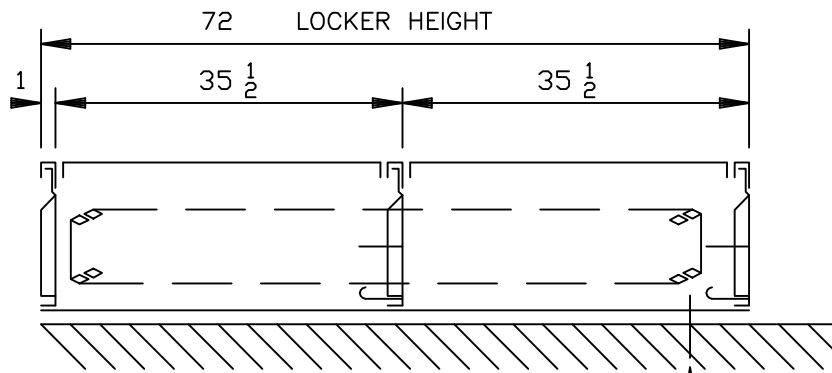

ALL WELDED VENTILATED LOCKER - 72" DOUBLE TIER

FRONT ELEVATION

ANCHORING BY ERECTOR

SECTIONS