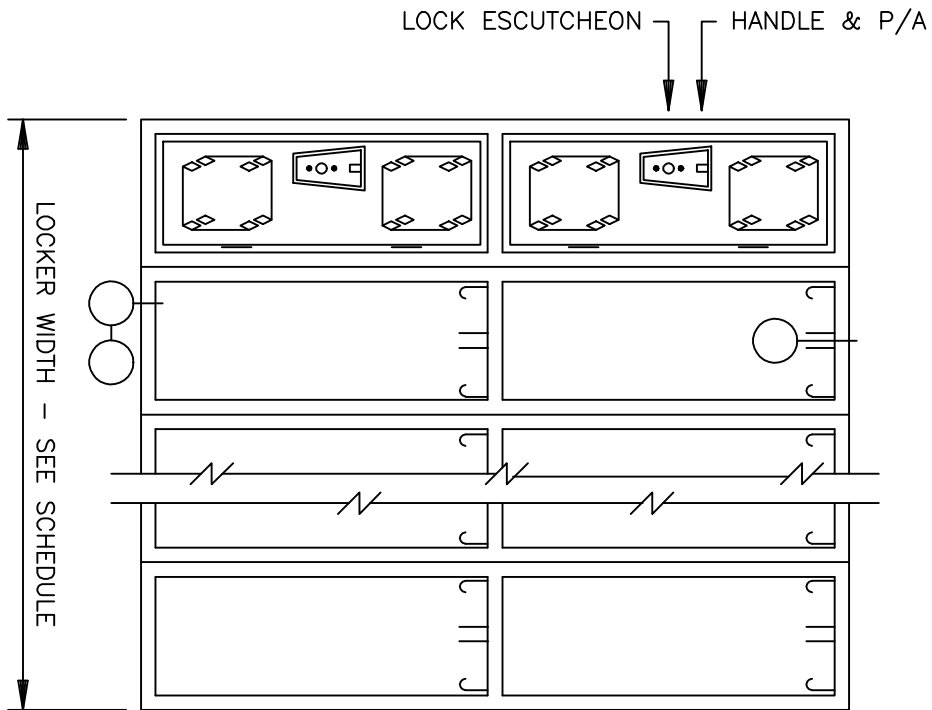

ALL WELDED VENTILATED LOCKER - 72" DOUBLE TIER

FRONT ELEVATION

ANCHORING BY ERECTOR

SECTIONS