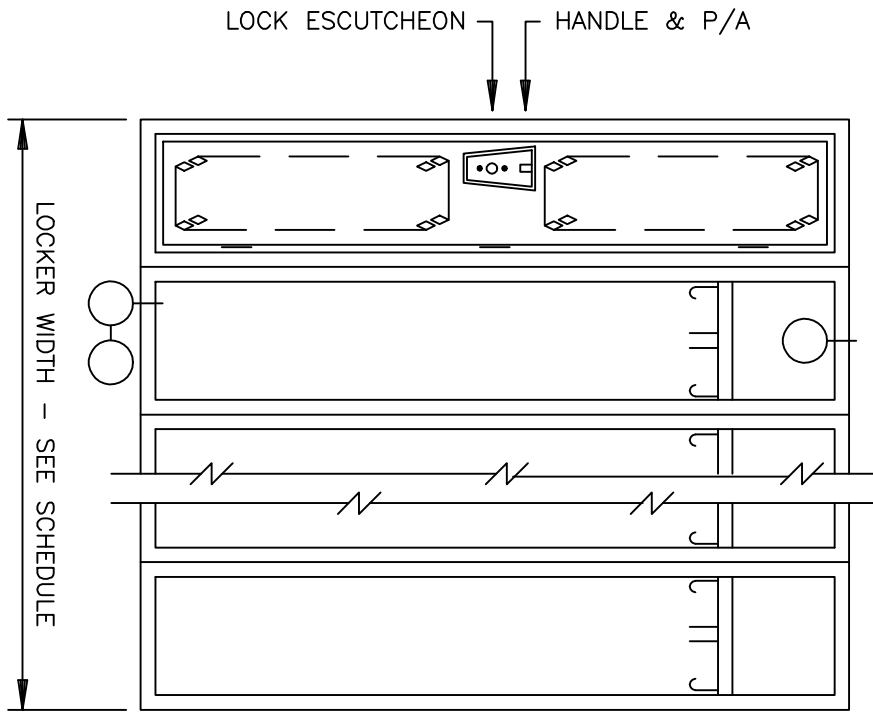

ALL WELDED VENTILATED LOCKER - 60" SINGLE TIER

FRONT ELEVATION

SECTIONS