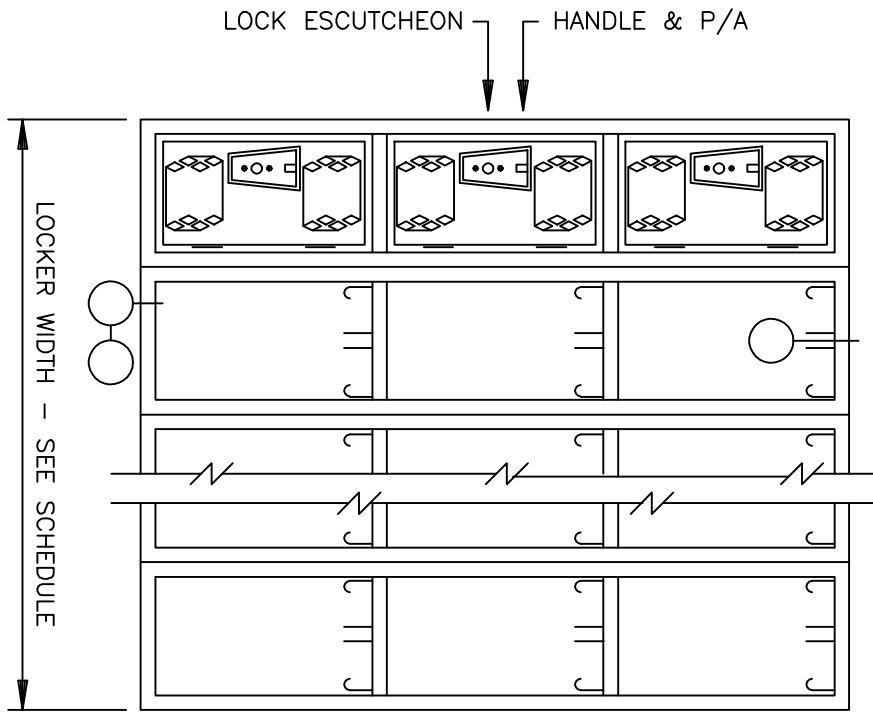

ALL WELDED VENTILATED LOCKER - 60" TRIPLE TIER

FRONT ELEVATION

SECTIONS