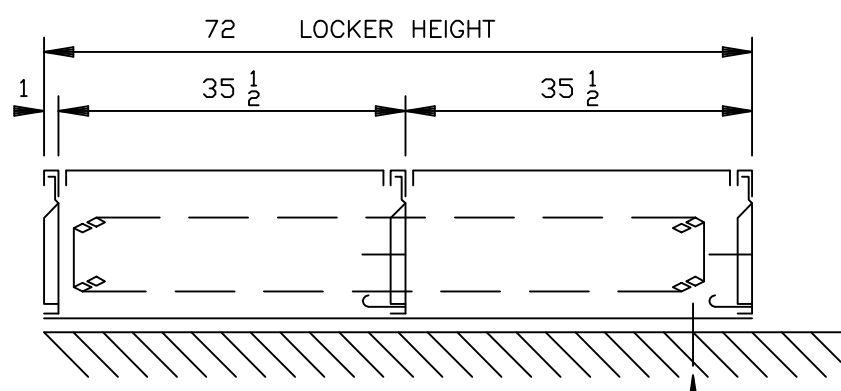

HEAVY DUTY VENTILATED LOCKER - 72" DOUBLE TIER

FRONT ELEVATION

DEPTH SR

SECTIONS

DEPTH SR BACK TO BACK

ANCHORING BY ERECTOR