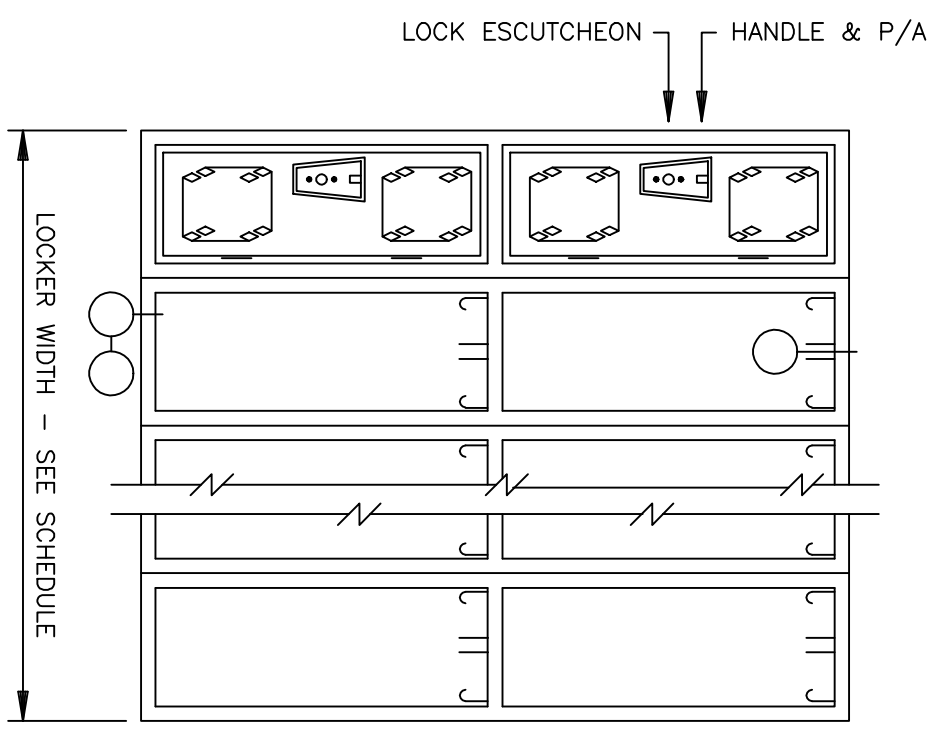

HEAVY DUTY VENTILATED LOCKER - 72" DOUBLE TIER

FRONT ELEVATION

DEPTH SR

SECTIONS

DEPTH SR BACK TO BACK

ANCHORING BY ERECTOR