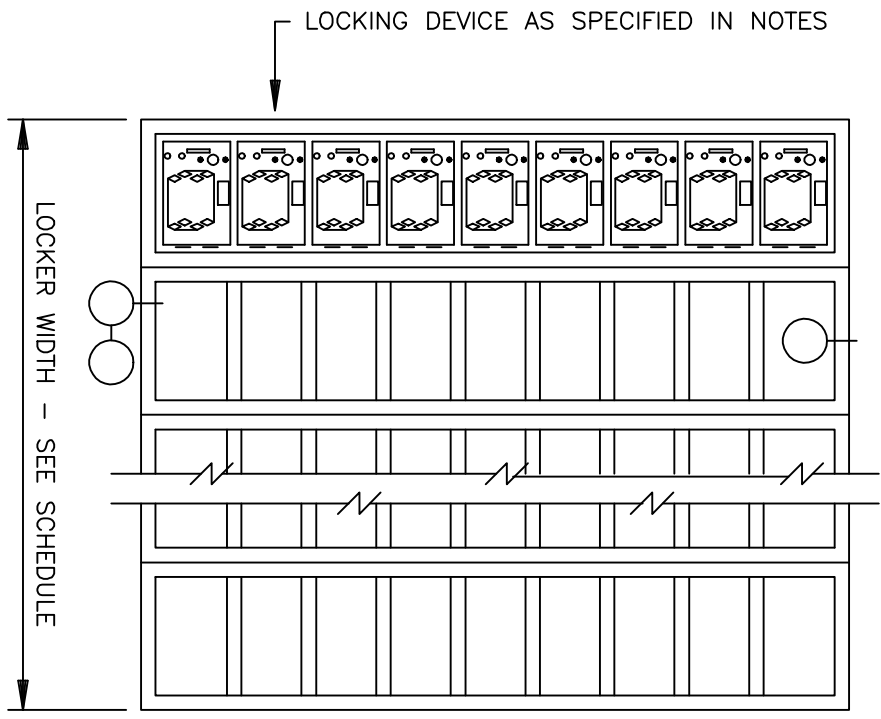

HEAVY DUTY VENTILATED LOCKER - 72" 9-HI BOX

FRONT ELEVATION

SECTIONS