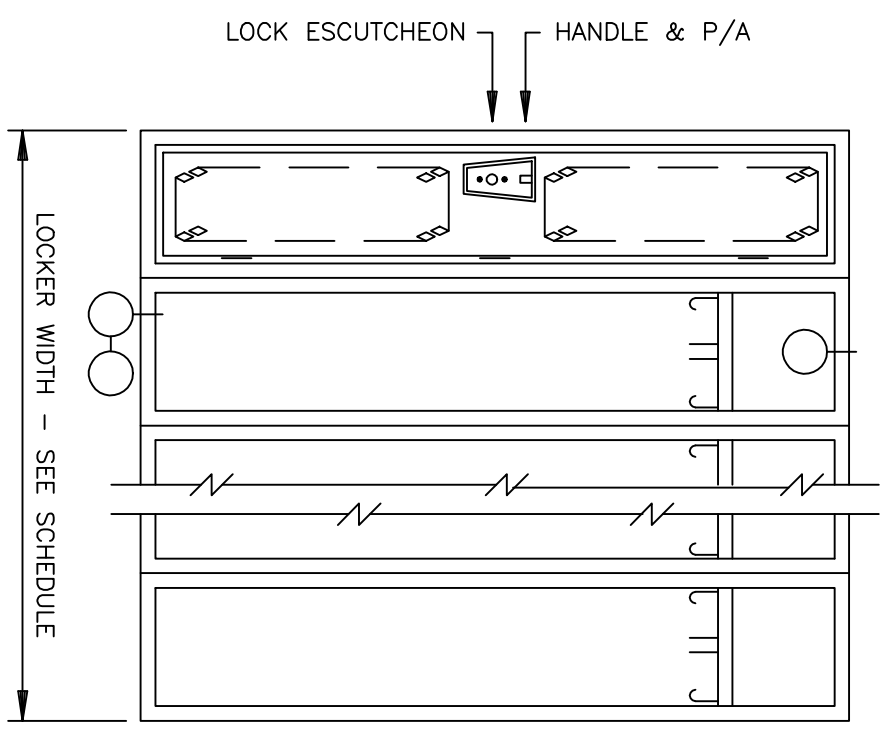

HEAVY DUTY VENTILATED LOCKER - 72" SINGLE TIER

FRONT ELEVATION

SECTIONS