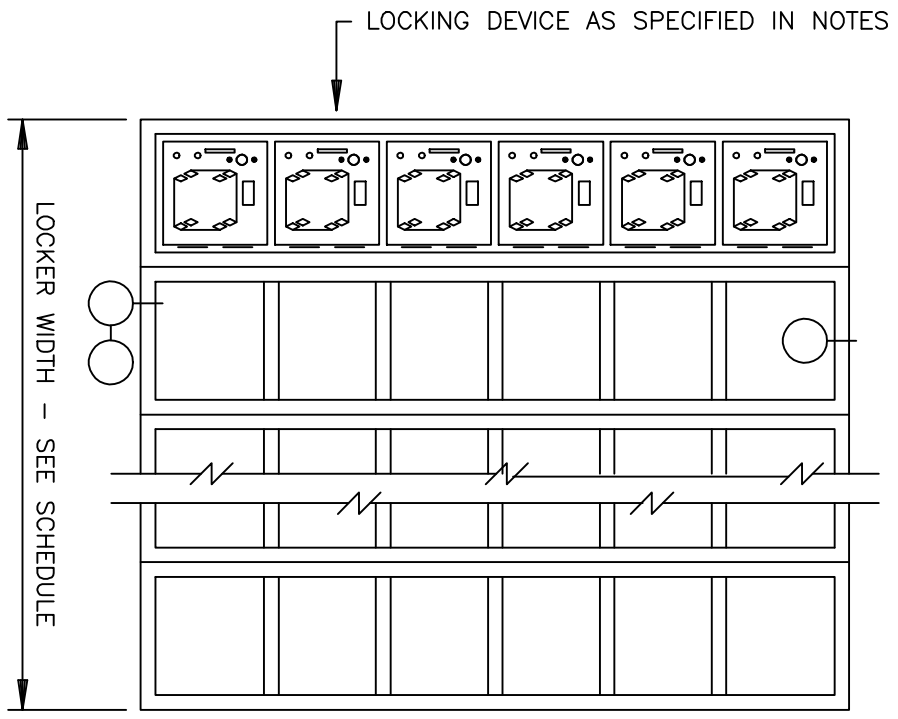

HEAVY DUTY VENTILATED LOCKER - 72" 6-HI BOX

FRONT ELEVATION

SECTIONS