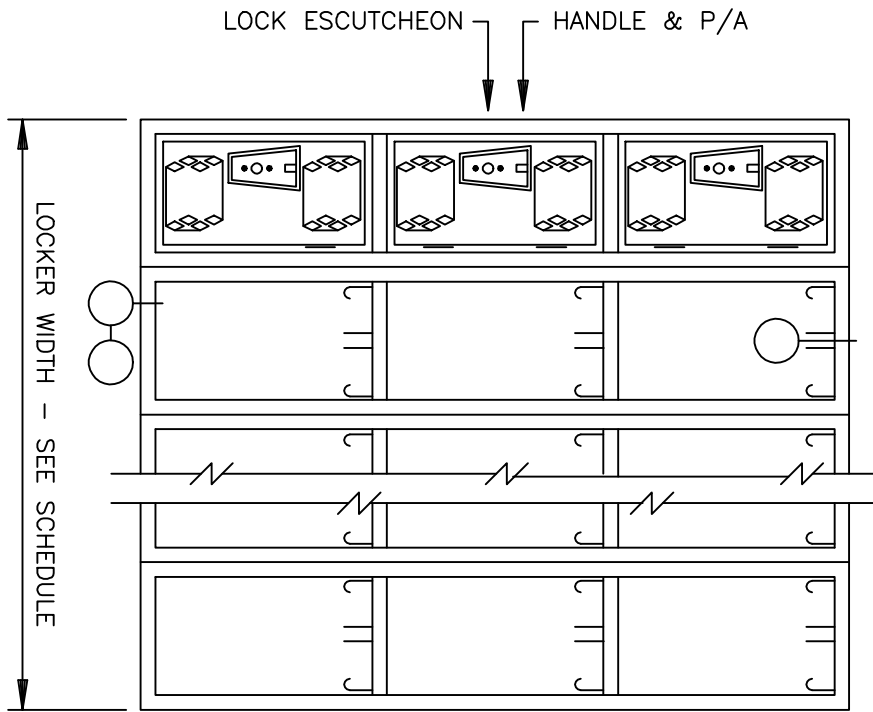

HEAVY DUTY VENTILATED LOCKER - 72" TRIPLE TIER

FRONT ELEVATION

SECTIONS