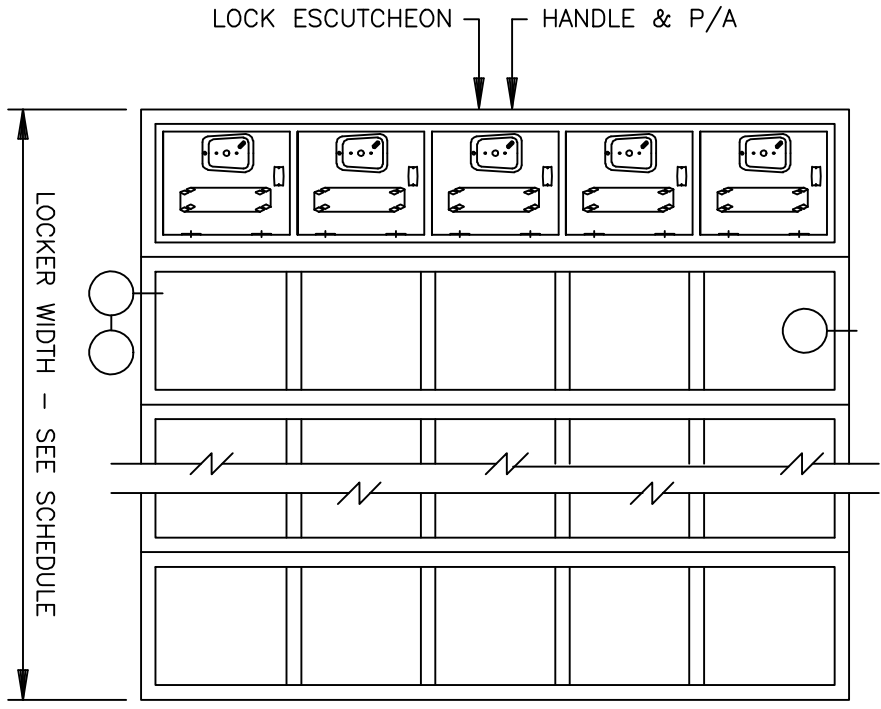

SINGLE POINT 2 ATHLETIC LOCKER - 72" 5-HI BOX

FRONT ELEVATION

SECTIONS