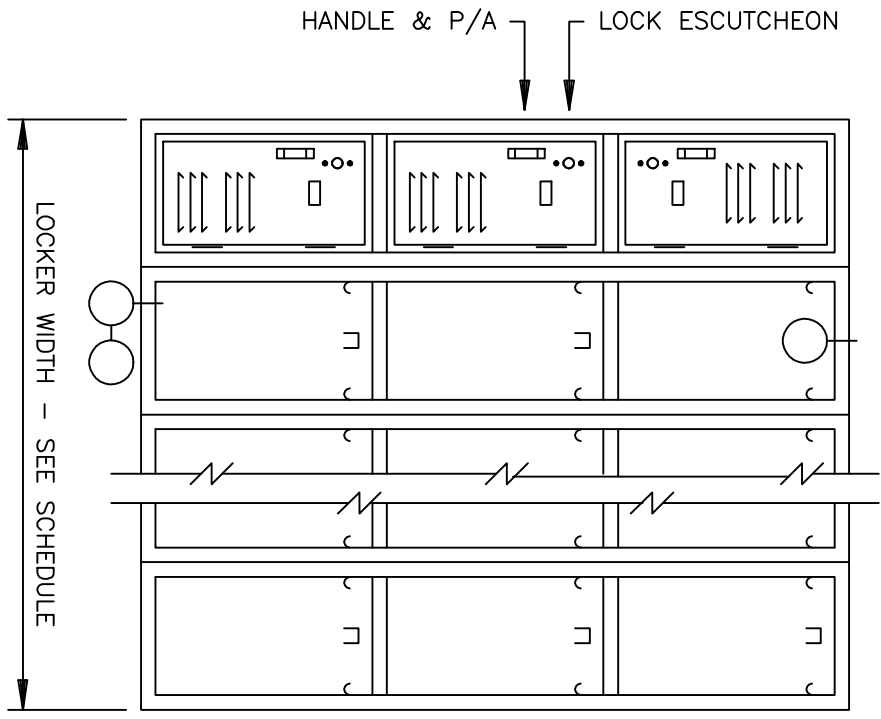

STANDARD LOCKER WITH #12 HANDLE - _____" TRIPLE TIER

FRONT ELEVATION

SR SECTIONS
SR BACK TO BACK