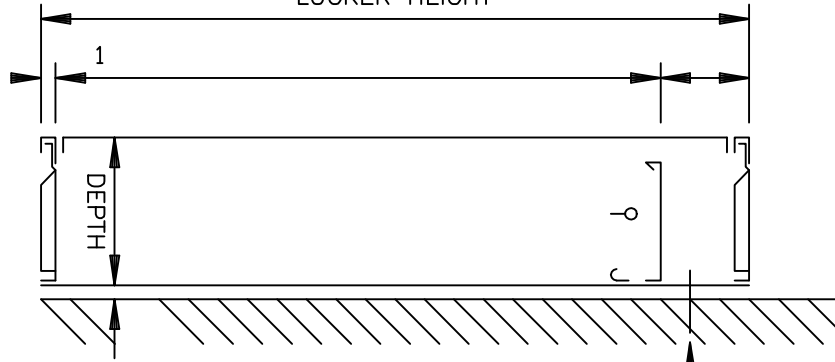

LOCK ESCUTCHEON HANDLE & P/A

FRONT ELEVATION

STANDARD LOCKER WITH REC. HANDLE - _____ " DOUBLE DOOR

SR

SECTIONS

SR BACK TO BACK

LOCKER HEIGHT

ANCHORING BY ERECTOR