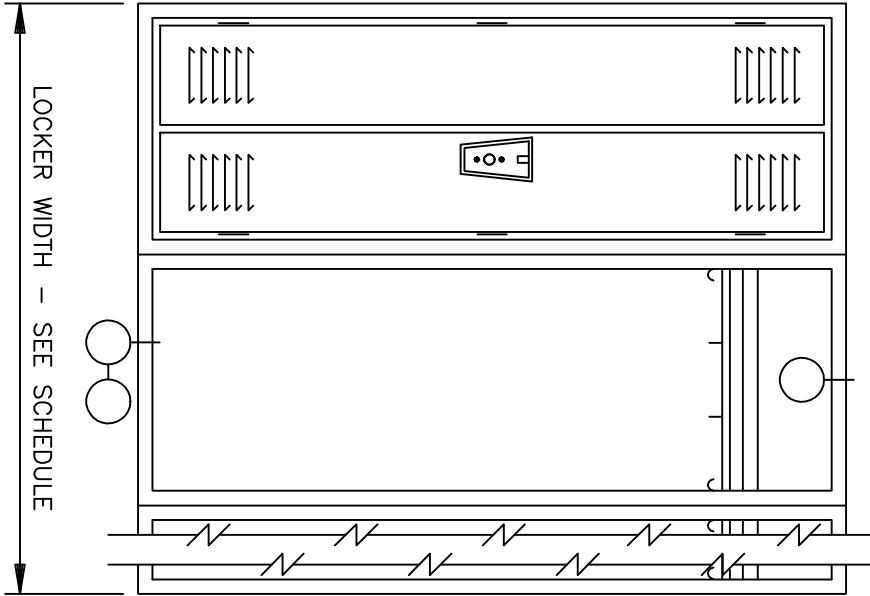

LOCK ESCUTCHEON HANDLE & P/A

FRONT ELEVATION

STANDARD LOCKER WITH REC. HANDLE - _____ " DOUBLE DOOR

SR

SECTIONS

SR BACK TO BACK

LOCKER HEIGHT

ANCHORING BY ERECTOR