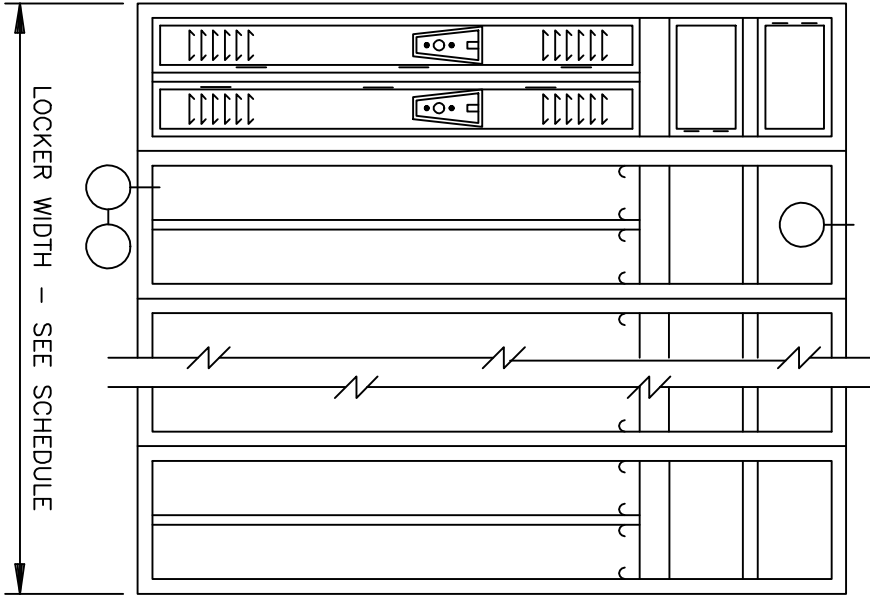

LOCK ESCUTCHEON HANDLE & P/A

FRONT ELEVATION

STANDARD LOCKER WITH REC. HANDLE - _____ " TWO PERSON

SR SECTIONS SR BACK TO BACK