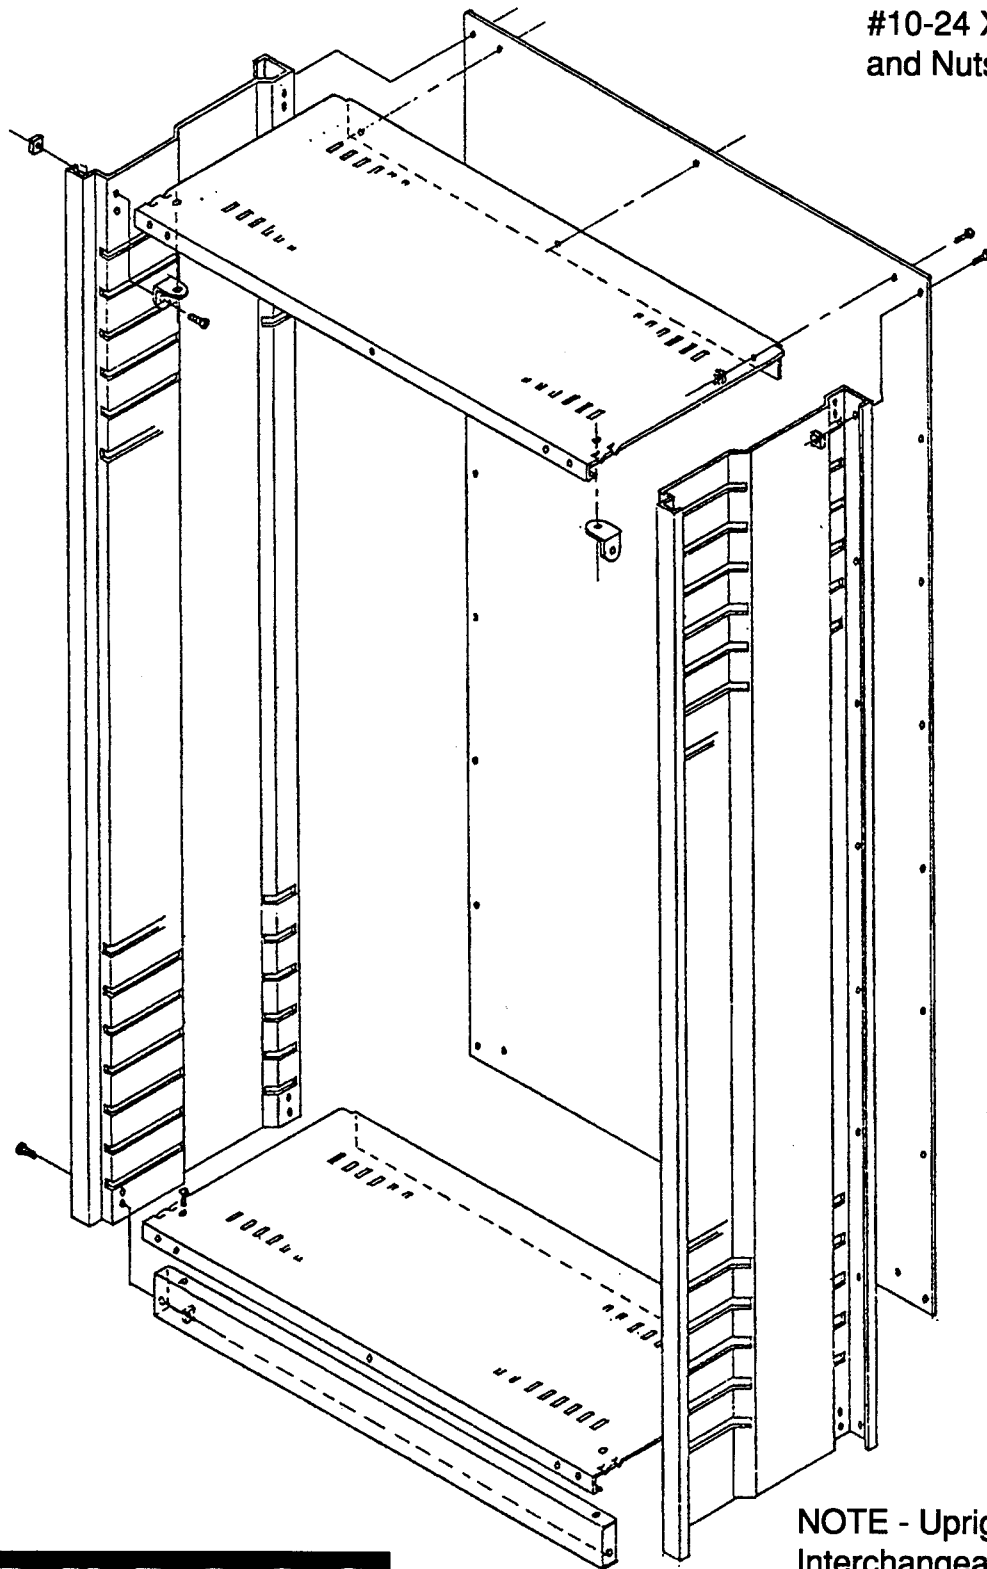

# ASSEMBLY INSTRUCTIONS

## REPUBLIC SLIDING SHELF AUTOMOTIVE UNIT

Assembly Screws are  
#10-24 X 3/8" Screws  
and Nuts.

NOTE - Uprights are  
Interchangeable. Left Upright  
has extra slot at bottom. Right  
Upright has extra slot at top.